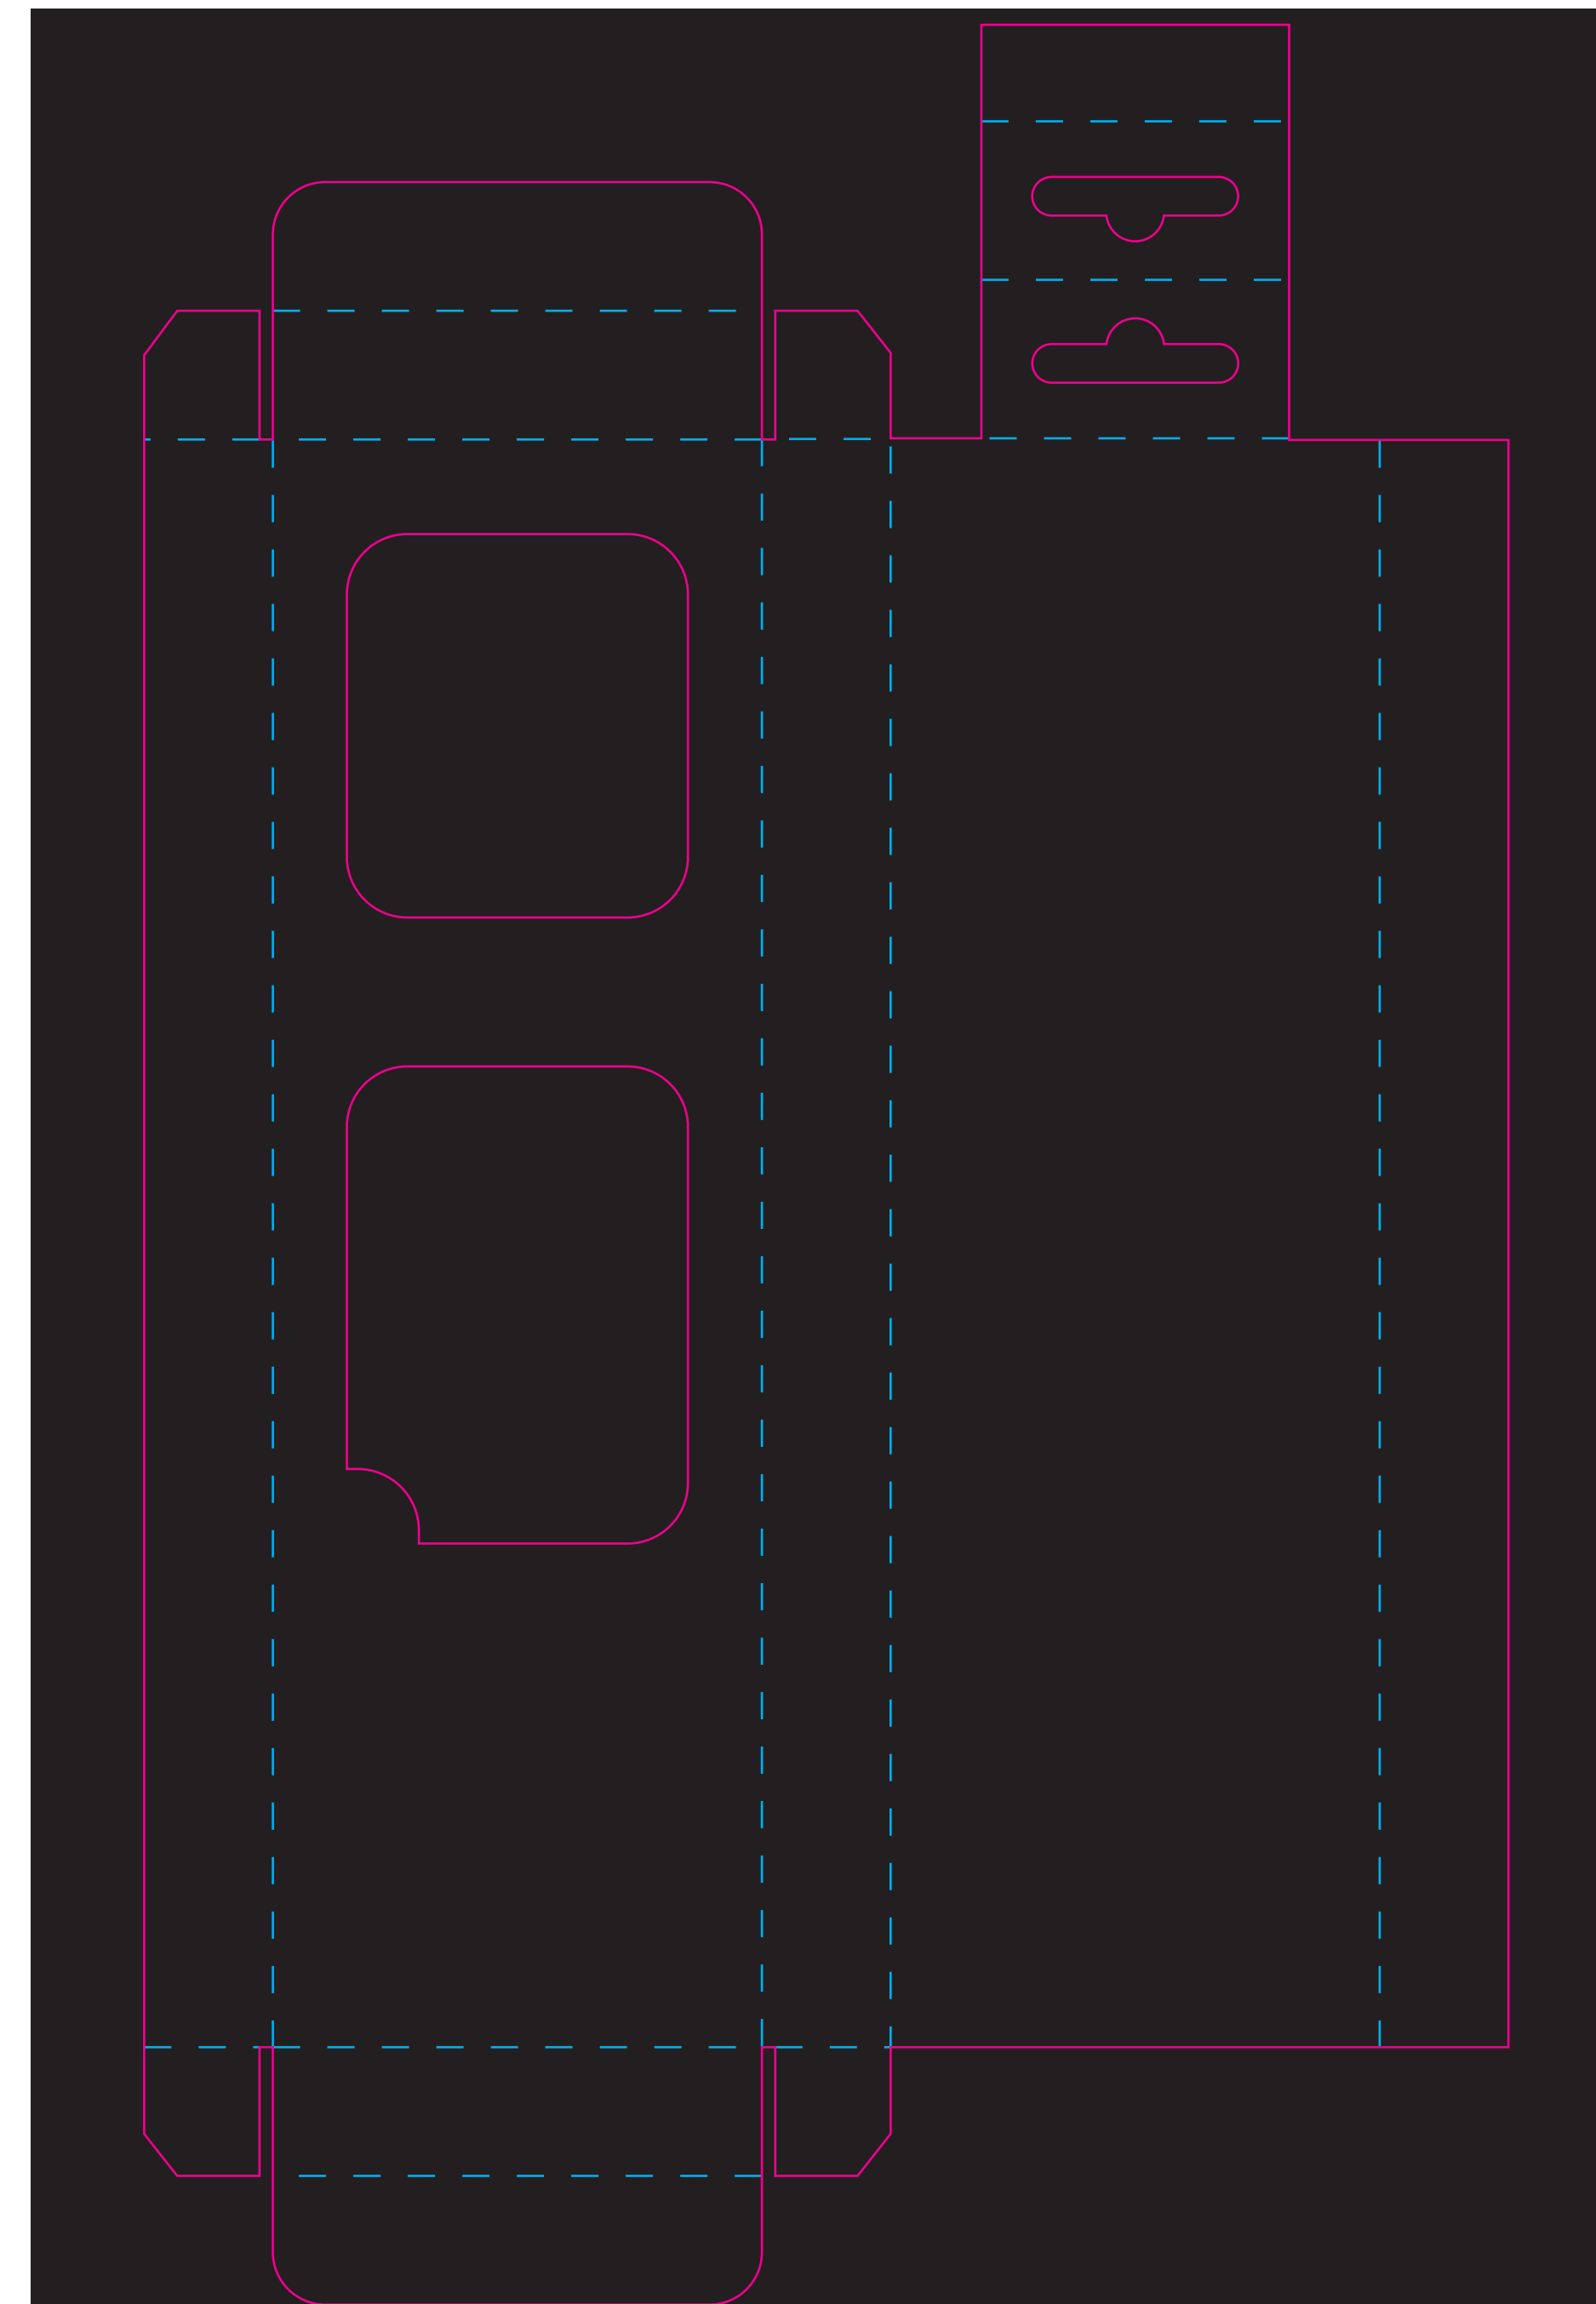

Pantone Process Black C

Pantone 485 C

CUTTING LINE / C=0, M=100, Y=0, K=0

FOLDING LINE / C=100, M=0, Y=0, K=0

Outside: 76*20*250mm

Inside

Inlay: 72*342mm

Pantone Process Black C

Pantone 485 C

CUTTING LINE / C=0, M=100, Y=0, K=0

FOLDING LINE / C=100, M=0, Y=0, K=0

Outside: 76*20*295mm

Inside

Inlay: 72*387mm